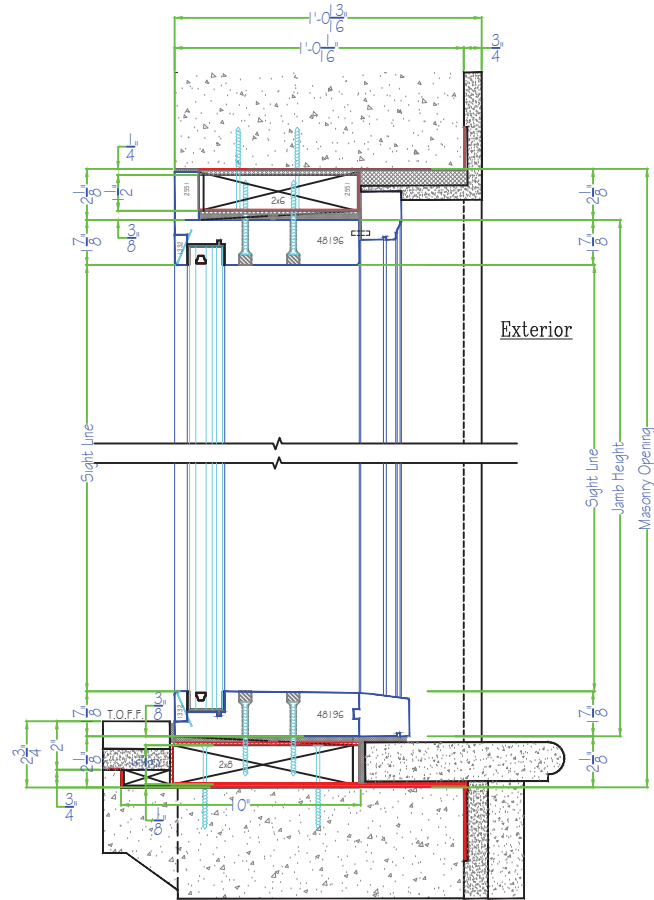

31-SINGLE WINDOW

DG-HEADER

32-DOUBLE WINDOW

DG-SILL

33-TRIPLE WINDOW

#	DESCRIPTION
1	Drywall
2	Framing
3	Shim Shingles Max. 1/4"
4	Casing
5	Jamb Header
6	Jamb Sill
7	Jamb Leg
8	Jamb Extension
9	Pro-R Guard Fast Flash
10	Pro-R Guard Air Dam
11	Glasstop
12	Impact Glass / Insulated Glass
13	Stucco
14	Sash
15	Buckmold
16	Buck / Framing
17	Glazing - Dow 995
18	FFI - Operating Hardware
19	Centor - Track
20	Centor - Hardware
21	Gasket / Weather Seal
22	Operating Handle
23	Fillet
24	Centor Bug Screen System
25	Threshold
100	23 Gauge Pin Nail 1"
100a	23 Gauge Pin Nail 1-3/8"
100b	23 Gauge Pin Nail 2"
108	#8 X 1 1/2" Wood Screw SS
112	#14 X 2 1/2" Wood Screw SS
112a	#14 X 4" Wood Screw SS
112b	#14 X 3 1/2" Wood Screw SS
112c	#14 X 3 1/4" Wood Screw SS
112d	#14 X 5 1/2" Wood Screw SS
112e	#14 X 1 1/2" Wood Screw SS Pan Head
116	Tapcon 1/4" x 3 1/4" SS
116a	Tapcon 1/4" x 1-3/4" SS Hex
116b	Tapcon 1/4" x 2" SS
116c	Tapcon 1/4" x 4" SS
116d	Tapcon 1/4" x 3-3/4" SS philips
118	#8 X 1 1/2" Strap Screw SS
212	Strap 1-1/2" x 1-3/4" SS
213	Monarch Z Clip

ALL DIMENSIONS TO THE CENTER UNLESS OTHERWISE SPECIFIED

DG-JAMB LEG

34-QUADRUPLE WINDOW

35-QUINTUPLE WINDOW

DG-JAMB LEG

36-SEXTUPLE WINDOW

DG-TRANSOM

LUXBAUM WINDOWS + DOORS
T: 1.561.684.1500 F:1.561.689.1506

1501 NORTHPOINT PARKWAY , SUITE 101
WEST PALM BEACH, FL 33407 USA

Scale: 1/2" = 1'-0"

LUXBAUM WINDOWS + DOORS
 T: 1.561.684.1500 F:1.561.689.1506

LUXBAUM
 WINDOWS + DOORS

1501 NORTHPOINT PARKWAY , SUITE 101
 WEST PALM BEACH, FL 33407 USA