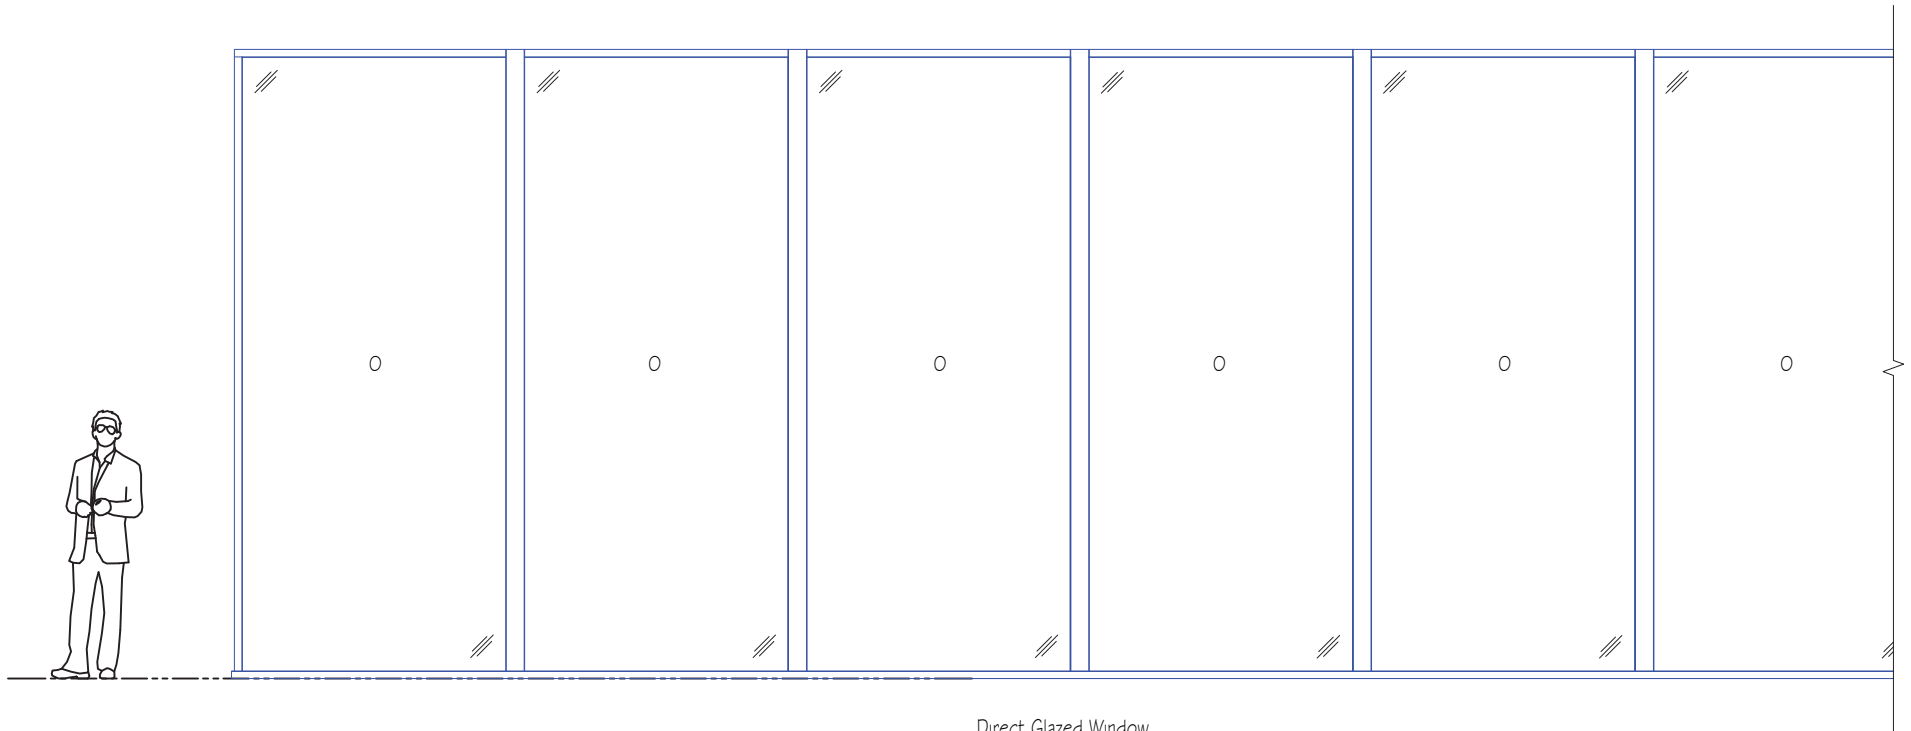

Direct Glazed Window
Available up to ∞ Panels
11'-6" x 6'-8"

Scale: 1/4" = 1'-0"

LUXBAUM WINDOWS + DOORS
T: 1.561.684.1500 F:1.561.689.1506