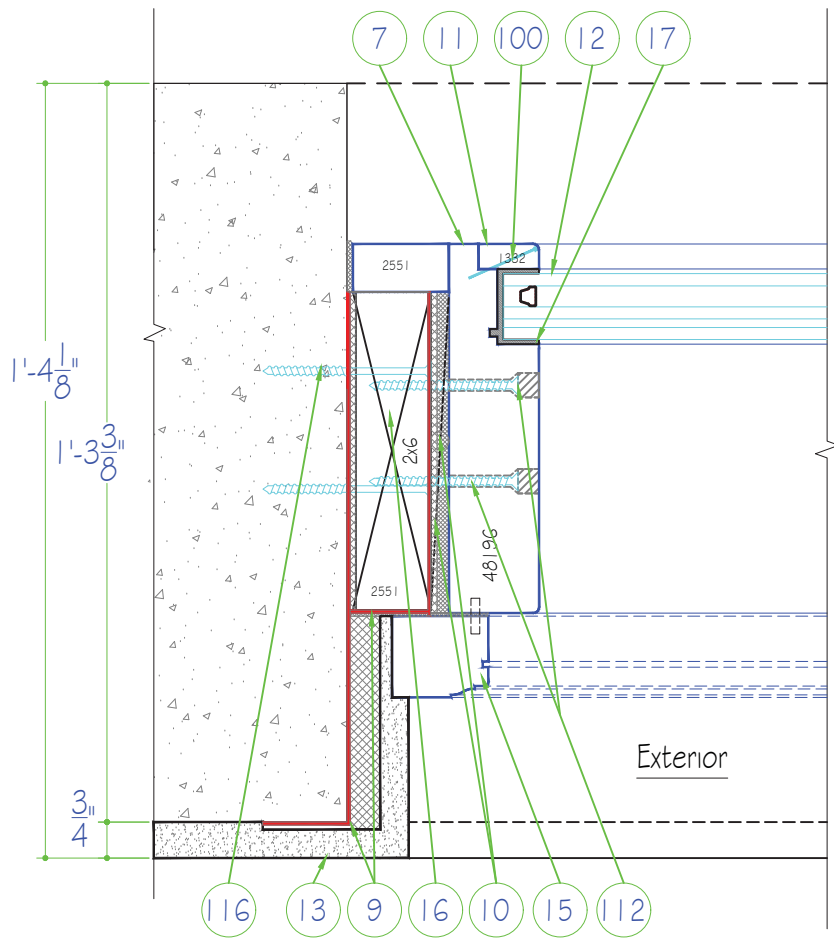

Exterior

Scale: 3" = 1'-0"

LUXBAUM WINDOWS + DOORS
 T: 1.561.684.1500 F:1.561.689.1506

1501 NORTHPOINT PARKWAY , SUITE 101
 WEST PALM BEACH, FL 33407 USA

Scale: 3" = 1'-0"

LUXBAUM WINDOWS + DOORS
 T: 1.561.684.1500 F:1.561.689.1506

1501 NORTHPOINT PARKWAY , SUITE 101
 WEST PALM BEACH, FL 33407 USA

DIRECT GLAZED
WINDOWS

Direct Glazed
Available up to ∞ Panels
11'-6" x 6'-8"

Direct Glazed Window
Available up to ∞ Panels
11'-6" x 6'-8"

Scale: 1/4" = 1'-0"

LUXBAUM WINDOWS + DOORS
T: 1.561.684.1500 F:1.561.689.1506

1501 NORTHPOINT PARKWAY , SUITE 101
WEST PALM BEACH, FL 33407 USA

LUXBAUM WINDOWS + DOORS
T: 1.561.684.1500 F:1.561.689.1506