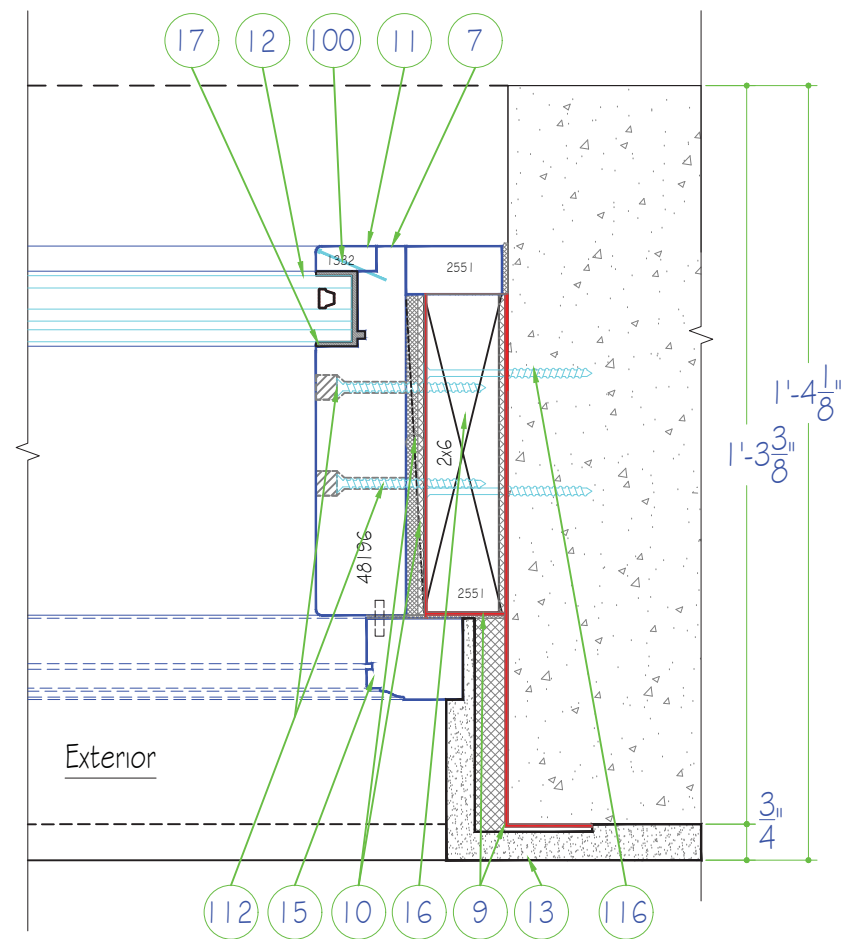

Exterior

Scale: 3" = 1'-0"

LUXBAUM WINDOWS + DOORS
 T: 1.561.684.1500 F:1.561.689.1506

1501 NORTHPOINT PARKWAY , SUITE 101
 WEST PALM BEACH, FL 33407 USA

Scale: 3" = 1'-0"

LUXBAUM WINDOWS + DOORS
 T: 1.561.684.1500 F:1.561.689.1506

1501 NORTHPOINT PARKWAY , SUITE 101
 WEST PALM BEACH, FL 33407 USA

DIRECT GLAZED
WINDOWS

Direct Glazed
Available up to ∞ Panels
11'-6" x 6'-8"

Direct Glazed Window
Available up to ∞ Panels
11'-6" x 6'-8"