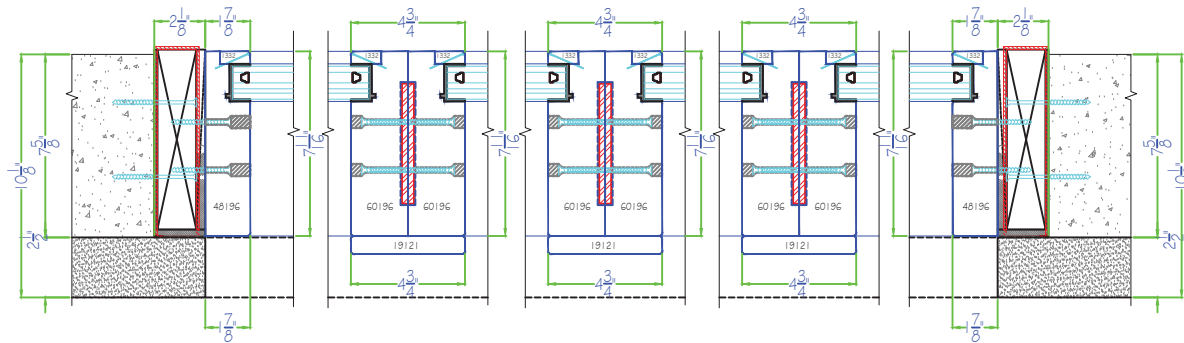

31-SINGLE WINDOW

DG-HEADER

32-DOUBLE WINDOW

DG-SILL

33-TRIPLE WINDOW

#	DESCRIPTION
1	Drywall
2	Framing
3	Shim Shingles Max. 1/4"
4	Casing
5	Jamb Header
6	Jamb Sill
7	Jamb Leg
8	Jamb Extension
9	Pro-R Guard Fast Flash
10	Pro-R Guard Air Dam
11	Glasstop
12	Impact Glass / Insulated Glass
13	Stucco
14	Sash
15	Buckmold
16	Buck / Framing
17	Glazing - Dow 995
18	FFI - Operating Hardware
19	Centor - Track
20	Centor - Hardware
21	Gasket / Weather Seal
22	Operating Handle
23	Fillet
24	Centor Bug Screen System
25	Threshold
100	23 Gauge Pin Nail 1"
100a	23 Gauge Pin Nail 1-3/8"
100b	23 Gauge Pin Nail 2"
108	#8 X 1 1/2" Wood Screw SS
112	#14 X 2 1/2" Wood Screw SS
112a	#14 X 4" Wood Screw SS
112b	#14 X 3 1/2" Wood Screw SS
112c	#14 X 3 1/4" Wood Screw SS
112d	#14 X 5 1/2" Wood Screw SS
112e	#14 X 1 1/2" Wood Screw SS Pan Head
116	Tapcon 1/4" x 3 1/4" SS
116a	Tapcon 1/4" x 1-3/4" SS Hex
116b	Tapcon 1/4" x 2" SS
116c	Tapcon 1/4" x 4" SS
116d	Tapcon 1/4" x 3-3/4" SS philips
118	#8 X 1 1/2" Strap Screw SS
212	Strap 1-1/2" x 1-3/4" SS
213	Monarch Z Clip

ALL DIMENSIONS TO THE CENTER UNLESS OTHERWISE SPECIFIED

DG-JAMB LEG

34-QUADRUPLE WINDOW

35-QUINTUPLE WINDOW

DG-JAMB LEG

36-SEXTUPLE WINDOW

DG-TRANSOM

LUXBAUM WINDOWS + DOORS
T: 1.561.684.1500 F:1.561.689.1506

1501 NORTHPOINT PARKWAY , SUITE 101
WEST PALM BEACH, FL 33407 USA

Scale: 1/2" = 1'-0"

LUXBAUM WINDOWS + DOORS
 T: 1.561.684.1500 F:1.561.689.1506

LUXBAUM
 WINDOWS + DOORS

1501 NORTHPOINT PARKWAY , SUITE 101
 WEST PALM BEACH, FL 33407 USA

Exterior

Scale: 3" = 1'-0"

LUXBAUM WINDOWS + DOORS
 T: 1.561.684.1500 F:1.561.689.1506

1501 NORTHPOINT PARKWAY , SUITE 101
 WEST PALM BEACH, FL 33407 USA

Scale: 3" = 1'-0"

LUXBAUM WINDOWS + DOORS
 T: 1.561.684.1500 F:1.561.689.1506