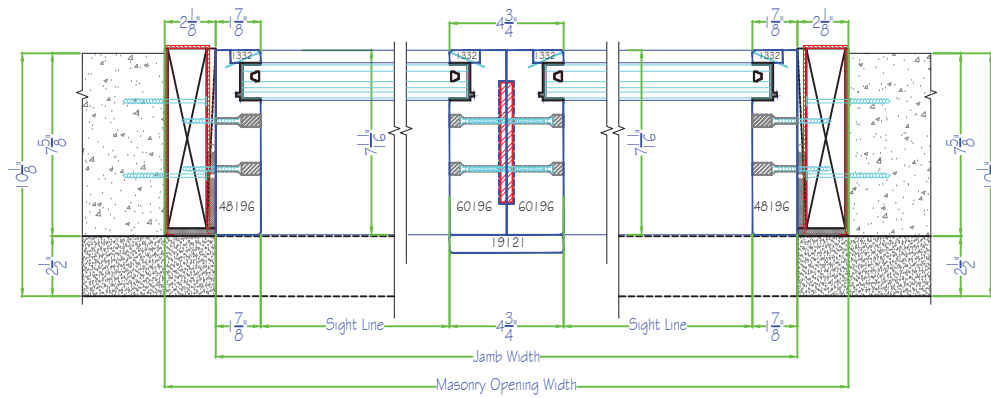

ALL DIMENSIONS TO THE CENTER UNLESS OTHERWISE SPECIFIED

DG-JAMB LEG

34-QUADRUPLE WINDOW

35-QUINTUPLE WINDOW

DG-JAMB LEG

36-SEXTUPLE WINDOW

DG-TRANSOM

LUXBAUM WINDOWS + DOORS
T: 1.561.684.1500 F:1.561.689.1506

1501 NORTHPOINT PARKWAY , SUITE 101
WEST PALM BEACH, FL 33407 USA

Scale: 1/2" = 1'-0"

LUXBAUM WINDOWS + DOORS
 T: 1.561.684.1500 F:1.561.689.1506

LUXBAUM
 WINDOWS + DOORS

1501 NORTHPOINT PARKWAY , SUITE 101
 WEST PALM BEACH, FL 33407 USA