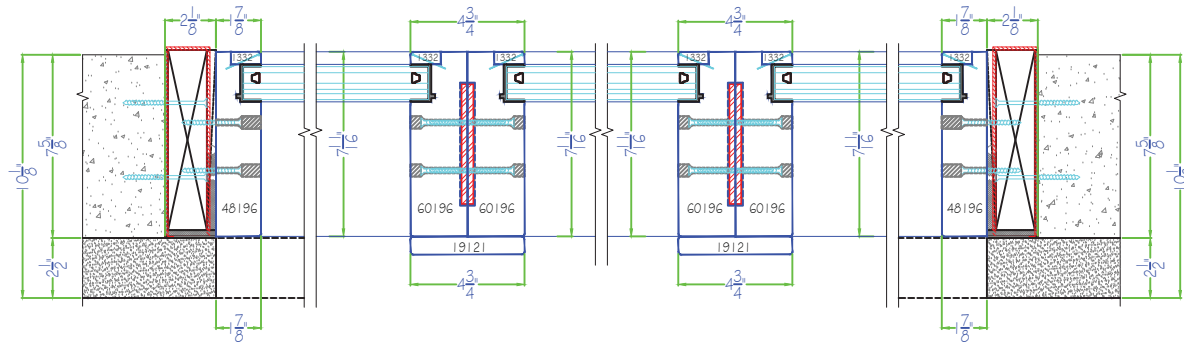

31-SINGLE WINDOW

DG-HEADER

32-DOUBLE WINDOW

DG-SILL

33-TRIPLE WINDOW

#	DESCRIPTION
1	Drywall
2	Framing
3	Shim Shingles Max. 1/4"
4	Casing
5	Jamb Header
6	Jamb Sill
7	Jamb Leg
8	Jamb Extension
9	Pro-R Guard Fast Flash
10	Pro-R Guard Air Dam
11	Glasstop
12	Impact Glass / Insulated Glass
13	Stucco
14	Sash
15	Buckmold
16	Buck / Framing
17	Glazing - Dow 995
18	FFI - Operating Hardware
19	Centor - Track
20	Centor - Hardware
21	Gasket / Weather Seal
22	Operating Handle
23	Fillet
24	Centor Bug Screen System
25	Threshold
100	23 Gauge Pin Nail 1"
100a	23 Gauge Pin Nail 1-3/8"
100b	23 Gauge Pin Nail 2"
108	#8 X 1 1/2" Wood Screw SS
112	#14 X 2 1/2" Wood Screw SS
112a	#14 X 4" Wood Screw SS
112b	#14 X 3 1/2" Wood Screw SS
112c	#14 X 3 1/4" Wood Screw SS
112d	#14 X 5 1/2" Wood Screw SS
112e	#14 X 1 1/2" Wood Screw SS Pan Head
116	Tapcon 1/4" x 3 1/4" SS
116a	Tapcon 1/4" x 1-3/4" SS Hex
116b	Tapcon 1/4" x 2" SS
116c	Tapcon 1/4" x 4" SS
116d	Tapcon 1/4" x 3-3/4" SS philips
118	#8 X 1 1/2" Strap Screw SS
212	Strap 1-1/2" x 1-3/4" SS
213	Monarch Z Clip

ALL DIMENSIONS TO THE CENTER UNLESS OTHERWISE SPECIFIED

DG-JAMB LEG

34-QUADRUPLE WINDOW

35-QUINTUPLE WINDOW

DG-JAMB LEG

36-SEXTUPLE WINDOW

DG-TRANSOM

LUXBAUM WINDOWS + DOORS
T: 1.561.684.1500 F:1.561.689.1506

1501 NORTHPOINT PARKWAY , SUITE 101
WEST PALM BEACH, FL 33407 USA

Scale: 1/2" = 1'-0"

LUXBAUM WINDOWS + DOORS
 T: 1.561.684.1500 F:1.561.689.1506

LUXBAUM
 WINDOWS + DOORS

1501 NORTHPOINT PARKWAY , SUITE 101
 WEST PALM BEACH, FL 33407 USA

Exterior

Scale: 3" = 1'-0"

LUXBAUM WINDOWS + DOORS
 T: 1.561.684.1500 F:1.561.689.1506

1501 NORTHPOINT PARKWAY , SUITE 101
 WEST PALM BEACH, FL 33407 USA

Scale: 3" = 1'-0"

LUXBAUM WINDOWS + DOORS
 T: 1.561.684.1500 F:1.561.689.1506