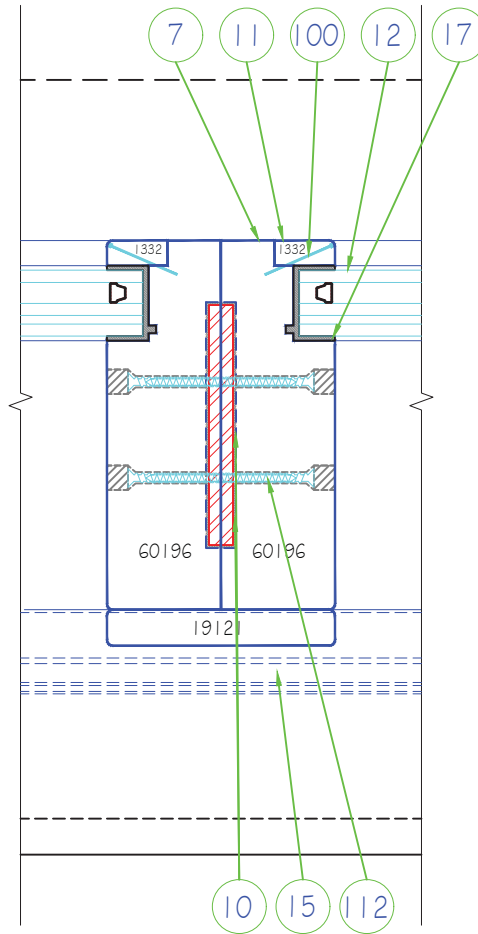

ALL DIMENSIONS TO THE CENTER UNLESS OTHERWISE SPECIFIED

DG-JAMB LEG

34-QUADRUPLE WINDOW

35-QUINTUPLE WINDOW

DG-JAMB LEG

36-SEXTUPLE WINDOW

DG-TRANSOM

LUXBAUM WINDOWS + DOORS
T: 1.561.684.1500 F:1.561.689.1506

Exterior

Scale: 3" = 1'-0"

LUXBAUM WINDOWS + DOORS
 T: 1.561.684.1500 F:1.561.689.1506

1501 NORTHPOINT PARKWAY , SUITE 101
 WEST PALM BEACH, FL 33407 USA

Scale: 3" = 1'-0"

LUXBAUM WINDOWS + DOORS
 T: 1.561.684.1500 F:1.561.689.1506