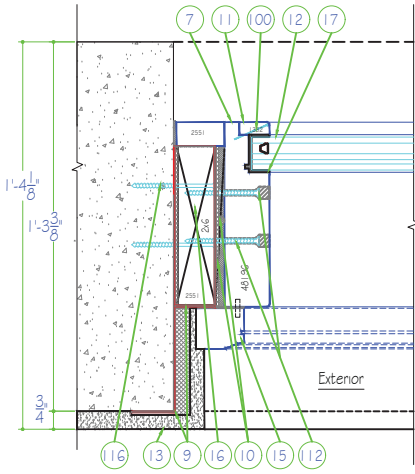

31-SINGLE WINDOW

DG-HEADER

32-DOUBLE WINDOW

DG-SILL

33-TRIPLE WINDOW

#	DESCRIPTION
1	Drywall
2	Framing
3	Shim Shingles Max. 1/4"
4	Casing
5	Jamb Header
6	Jamb Sill
7	Jamb Leg
8	Jamb Extension
9	Pro-R Guard Fast Flash
10	Pro-R Guard Air Dam
11	Glasstop
12	Impact Glass / Insulated Glass
13	Stucco
14	Sash
15	Buckmold
16	Buck / Framing
17	Glazing - Dow 995
18	FFI - Operating Hardware
19	Centor - Track
20	Centor - Hardware
21	Gasket / Weather Seal
22	Operating Handle
23	Fillet
24	Centor Bug Screen System
25	Threshold
100	23 Gauge Pin Nail 1"
100a	23 Gauge Pin Nail 1-3/8"
100b	23 Gauge Pin Nail 2"
108	#8 X 1 1/2" Wood Screw SS
112	#14 X 2 1/2" Wood Screw SS
112a	#14 X 4" Wood Screw SS
112b	#14 X 3 1/2" Wood Screw SS
112c	#14 X 3 1/4" Wood Screw SS
112d	#14 X 5 1/2" Wood Screw SS
112e	#14 X 1 1/2" Wood Screw SS Pan Head
116	Tapcon 1/4" x 3 1/4" SS
116a	Tapcon 1/4" x 1-3/4" SS Hex
116b	Tapcon 1/4" x 2" SS
116c	Tapcon 1/4" x 4" SS
116d	Tapcon 1/4" x 3-3/4" SS philips
118	#8 X 1 1/2" Strap Screw SS
212	Strap 1-1/2" x 1-3/4" SS
213	Monarch Z Clip

ALL DIMENSIONS TO THE CENTER UNLESS OTHERWISE SPECIFIED

DG-JAMB LEG

34-QUADRUPLE WINDOW

35-QUINTUPLE WINDOW

DG-JAMB LEG

36-SEXTUPLE WINDOW

DG-TRANSOM

LUXBAUM WINDOWS + DOORS
T: 1.561.684.1500 F:1.561.689.1506

1501 NORTHPOINT PARKWAY , SUITE 101
WEST PALM BEACH, FL 33407 USA

Scale: 1/2" = 1'-0"

LUXBAUM WINDOWS + DOORS
 T: 1.561.684.1500 F:1.561.689.1506

LUXBAUM
 WINDOWS + DOORS

1501 NORTHPOINT PARKWAY , SUITE 101
 WEST PALM BEACH, FL 33407 USA