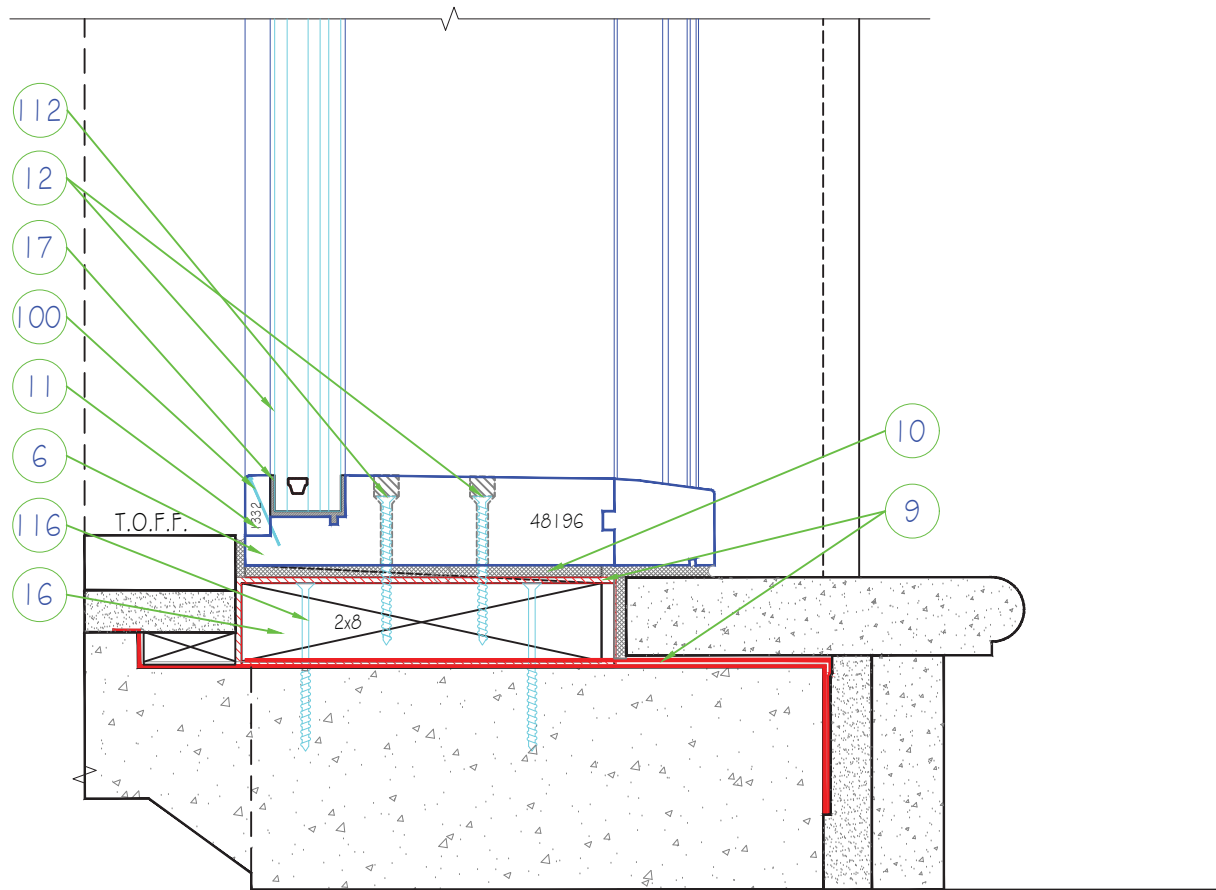

ALL DIMENSIONS TO THE CENTER UNLESS OTHERWISE SPECIFIED

DG-JAMB LEG

34-QUADRUPLE WINDOW

35-QUINTUPLE WINDOW

DG-JAMB LEG

36-SEXTUPLE WINDOW

DG-TRANSOM

LUXBAUM WINDOWS + DOORS
T: 1.561.684.1500 F:1.561.689.1506

1501 NORTHPOINT PARKWAY , SUITE 101
WEST PALM BEACH, FL 33407 USA

Scale: 1/2" = 1'-0"

LUXBAUM WINDOWS + DOORS
 T: 1.561.684.1500 F:1.561.689.1506

LUXBAUM
 WINDOWS + DOORS

1501 NORTHPOINT PARKWAY , SUITE 101
 WEST PALM BEACH, FL 33407 USA

Exterior

Scale: 3" = 1'-0"

LUXBAUM WINDOWS + DOORS
 T: 1.561.684.1500 F:1.561.689.1506

1501 NORTHPOINT PARKWAY , SUITE 101
 WEST PALM BEACH, FL 33407 USA

Scale: 3" = 1'-0"

LUXBAUM WINDOWS + DOORS
 T: 1.561.684.1500 F:1.561.689.1506