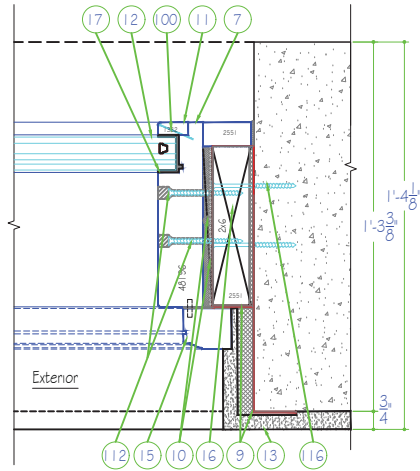

31-SINGLE WINDOW

DG-HEADER

32-DOUBLE WINDOW

DG-SILL

33-TRIPLE WINDOW

#	DESCRIPTION
1	Drywall
2	Framing
3	Shim Shingles Max. 1/4"
4	Casing
5	Jamb Header
6	Jamb Sill
7	Jamb Leg
8	Jamb Extension
9	Pro-R Guard Fast Flash
10	Pro-R Guard Air Dam
11	Glasstop
12	Impact Glass / Insulated Glass
13	Stucco
14	Sash
15	Buckmold
16	Buck / Framing
17	Glazing - Dow 995
18	FFI - Operating Hardware
19	Centor - Track
20	Centor - Hardware
21	Gasket / Weather Seal
22	Operating Handle
23	Fillet
24	Centor Bug Screen System
25	Threshold
100	23 Gauge Pin Nail 1"
100a	23 Gauge Pin Nail 1-3/8"
100b	23 Gauge Pin Nail 2"
108	#8 X 1 1/2" Wood Screw SS
112	#14 X 2 1/2" Wood Screw SS
112a	#14 X 4" Wood Screw SS
112b	#14 X 3 1/2" Wood Screw SS
112c	#14 X 3 1/4" Wood Screw SS
112d	#14 X 5 1/2" Wood Screw SS
112e	#14 X 1 1/2" Wood Screw SS Pan Head
116	Tapcon 1/4" x 3 1/4" SS
116a	Tapcon 1/4" x 1-3/4" SS Hex
116b	Tapcon 1/4" x 2" SS
116c	Tapcon 1/4" x 4" SS
116d	Tapcon 1/4" x 3-3/4" SS philips
118	#8 X 1 1/2" Strap Screw SS
212	Strap 1-1/2" x 1-3/4" SS
213	Monarch Z Clip

ALL DIMENSIONS TO THE CENTER UNLESS OTHERWISE SPECIFIED

DG-JAMB LEG

34-QUADRUPLE WINDOW

35-QUINTUPLE WINDOW

DG-JAMB LEG

36-SEXTUPLE WINDOW

DG-TRANSOM

LUXBAUM WINDOWS + DOORS
T: 1.561.684.1500 F:1.561.689.1506

1501 NORTHPOINT PARKWAY , SUITE 101
WEST PALM BEACH, FL 33407 USA

Scale: 1/2" = 1'-0"

LUXBAUM WINDOWS + DOORS
 T: 1.561.684.1500 F:1.561.689.1506

LUXBAUM
 WINDOWS + DOORS

1501 NORTHPOINT PARKWAY , SUITE 101
 WEST PALM BEACH, FL 33407 USA

Exterior

Scale: 3" = 1'-0"

LUXBAUM WINDOWS + DOORS
 T: 1.561.684.1500 F:1.561.689.1506

1501 NORTHPOINT PARKWAY , SUITE 101
 WEST PALM BEACH, FL 33407 USA

Scale: 3" = 1'-0"

LUXBAUM WINDOWS + DOORS
 T: 1.561.684.1500 F:1.561.689.1506