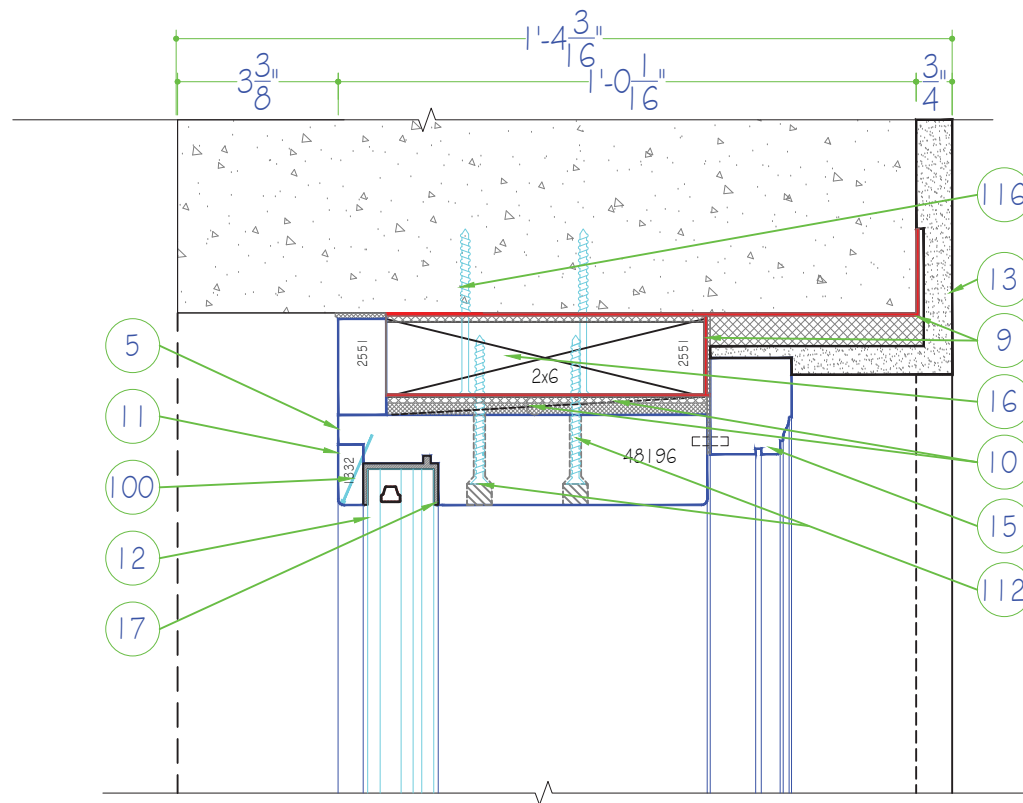

ALL DIMENSIONS TO THE CENTER UNLESS OTHERWISE SPECIFIED

DG-JAMB LEG

34-QUADRUPLE WINDOW

35-QUINTUPLE WINDOW

DG-JAMB LEG

36-SEXTUPLE WINDOW

DG-TRANSOM

LUXBAUM WINDOWS + DOORS
T: 1.561.684.1500 F:1.561.689.1506

1501 NORTHPOINT PARKWAY , SUITE 101
WEST PALM BEACH, FL 33407 USA

Scale: 1/2" = 1'-0"

LUXBAUM WINDOWS + DOORS
 T: 1.561.684.1500 F:1.561.689.1506

LUXBAUM
 WINDOWS + DOORS

1501 NORTHPOINT PARKWAY , SUITE 101
 WEST PALM BEACH, FL 33407 USA

Exterior

Scale: 3" = 1'-0"

LUXBAUM WINDOWS + DOORS
 T: 1.561.684.1500 F:1.561.689.1506

1501 NORTHPOINT PARKWAY , SUITE 101
 WEST PALM BEACH, FL 33407 USA

Scale: 3" = 1'-0"

LUXBAUM WINDOWS + DOORS
 T: 1.561.684.1500 F:1.561.689.1506