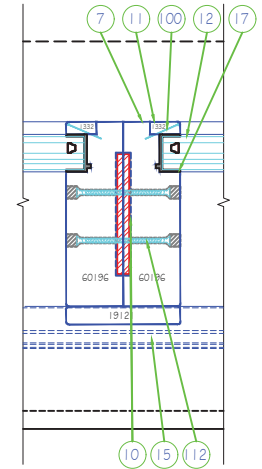

31-SINGLE WINDOW

DG-HEADER

32-DOUBLE WINDOW

DG-SILL

33-TRIPLE WINDOW

#	DESCRIPTION
1	Drywall
2	Framing
3	Shim Shingles Max. 1/4"
4	Casing
5	Jamb Header
6	Jamb Sill
7	Jamb Leg
8	Jamb Extension
9	Pro-R Guard Fast Flash
10	Pro-R Guard Air Dam
11	Glasstop
12	Impact Glass / Insulated Glass
13	Stucco
14	Sash
15	Buckmold
16	Buck / Framing
17	Glazing - Dow 995
18	FFI - Operating Hardware
19	Centor - Track
20	Centor - Hardware
21	Gasket / Weather Seal
22	Operating Handle
23	Fillet
24	Centor Bug Screen System
25	Threshold
100	23 Gauge Pin Nail 1"
100a	23 Gauge Pin Nail 1-3/8"
100b	23 Gauge Pin Nail 2"
108	#8 X 1 1/2" Wood Screw SS
112	#14 X 2 1/2" Wood Screw SS
112a	#14 X 4" Wood Screw SS
112b	#14 X 3 1/2" Wood Screw SS
112c	#14 X 3 1/4" Wood Screw SS
112d	#14 X 5 1/2" Wood Screw SS
112e	#14 X 1 1/2" Wood Screw SS Pan Head
116	Tapcon 1/4" x 3 1/4" SS
116a	Tapcon 1/4" x 1-3/4" SS Hex
116b	Tapcon 1/4" x 2" SS
116c	Tapcon 1/4" x 4" SS
116d	Tapcon 1/4" x 3-3/4" SS philips
118	#8 X 1 1/2" Strap Screw SS
212	Strap 1-1/2" x 1-3/4" SS
213	Monarch Z Clip

ALL DIMENSIONS TO THE CENTER UNLESS OTHERWISE SPECIFIED

DG-JAMB LEG

34-QUADRUPLE WINDOW

35-QUINTUPLE WINDOW

DG-JAMB LEG

36-SEXTUPLE WINDOW

DG-TRANSOM

LUXBAUM WINDOWS + DOORS
T: 1.561.684.1500 F:1.561.689.1506