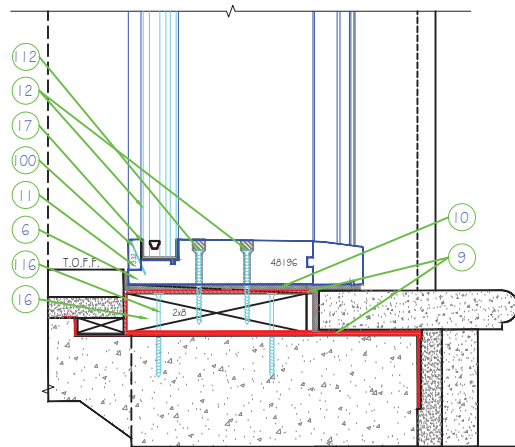

DG-SILL

33-TRIPLE WINDOW