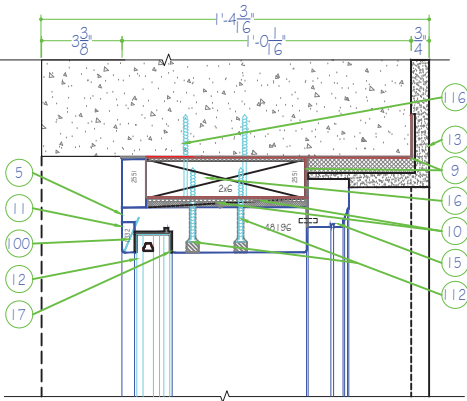

Scale: 1-1/2"=1'-0"

31-SINGLE WINDOW

DG-HEADER

32-DOUBLE WINDOW