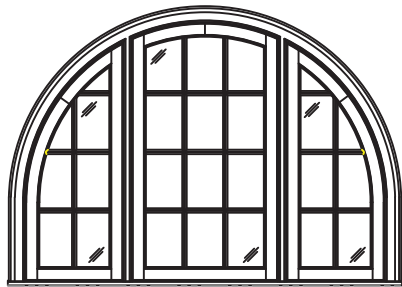

Scale: 1/4" = 1'-0"

Casement Window

Single Casement Widest  
4'-2" x 8'-2"

Double Casement Widest  
7'-2" x 6'-8"

Single Casement Wide  
3'-8" x 10'-2"

Double Casement Wide  
7'-3" x 10'-3"

Casement Window

Single Casement Tallest  
3'-3" x 12'-2"

Double Casement Tallest  
6'-2" x 12'-2"

Single Casement with Transom  
3'-3" x 18'-4"

Double Casement with Transom  
6'-2" x 18'-4"

LUXBAUM WINDOWS + DOORS  
T: 1.561.684.1500 F:1.561.689.1506

1501 NORTHPOINT PARKWAY , SUITE 101  
WEST PALM BEACH, FL 33407 USA

Scale: 1/4" = 1'-0"

Double Hung Window

Double- or Single-  
Hung Window  
5'-2" x 9'-0"

Triple Double- or Single-  
Hung Window  
15'-7" x 9'-0"

Double Hung Window

Double- or Single-  
Hung Window with Transom  
5'-2" x 14'-0"

Fixed Casement Window

Single Fixed Casement Widest  
4'-2" x 8'-2"

Double Fixed Casement Widest  
7'-2" x 6'-8"

Single Fixed Casement Wide  
3'-8" x 10'-2"

Double Fixed Casement Wide  
7'-3" x 10'-3"

Fixed Casement Window