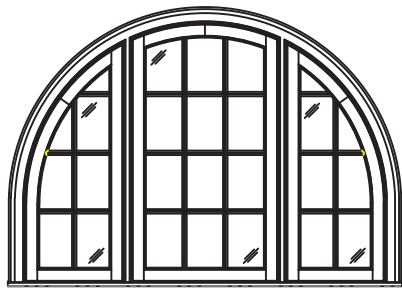

Scale: 1/4" = 1'-0"

Casement Window

Single Casement Widest  
4'-2" x 8'-2"

Double Casement Widest  
7'-2" x 6'-8"

Single Casement Wide  
3'-8" x 10'-2"

Double Casement Wide  
7'-3" x 10'-3"

Casement Window

Single Casement Tallest  
3'-3" x 12'-2"

Scale: 1/4" = 1'-0"

Double Hung Window

Double- or Single-  
Hung Window  
5'-2" x 9'-0"

Triple Double- or Single-  
Hung Window  
15'-7" x 9'-0"

Double Hung Window

Double- or Single-  
Hung Window with Transom  
5'-2" x 14'-0"

Fixed Casement Window

Single Fixed Casement Widest  
4'-2" x 8'-2"

Double Fixed Casement Widest  
7'-2" x 6'-8"

Single Fixed Casement Wide  
3'-8" x 10'-2"

Double Fixed Casement Wide  
7'-3" x 10'-3"

Fixed Casement Window

Single Fixed Casement Tallest  
3'-3" x 12'-2"

Double Fixed Casement Tallest  
6'-2" x 12'-2"

Single Fixed Casement with Transom  
3'-3" x 18'-4"

Double Fixed Casement with Transom  
6'-2" x 18'-4"

LUXBAUM WINDOWS + DOORS  
T: 1.561.684.1500 F:1.561.689.1506