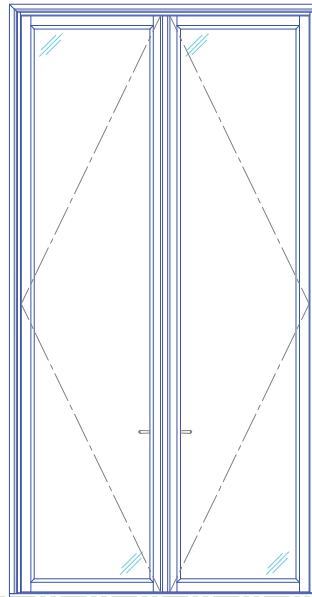

Scale: 1/4" = 1'-0"

Casement Window

Single Casement Widest  
4'-2" x 8'-2"

Double Casement Widest  
7'-2" x 6'-8"

Single Casement Wide  
3'-8" x 10'-2"

Double Casement Wide  
7'-3" x 10'-3"

Casement Window

Single Casement Tallest  
3'-3" x 12'-2"

Scale: 1/4" = 1'-0"

Double Hung Window

Double- or Single-  
Hung Window  
5'-2" x 9'-0"

Triple Double- or Single-  
Hung Window  
15'-7" x 9'-0"

Double Hung Window

Double- or Single-  
Hung Window with Transom  
5'-2" x 14'-0"

Fixed Casement Window

Single Fixed Casement Widest  
4'-2" x 8'-2"

Double Fixed Casement Widest  
7'-2" x 6'-8"

Single Fixed Casement Wide  
3'-8" x 10'-2"

Double Fixed Casement Wide  
7'-3" x 10'-3"

Fixed Casement Window