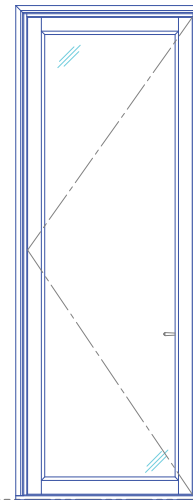

Scale: 1/4" = 1'-0"

Casement Window

Single Casement Widest  
4'-2" x 8'-2"

Double Casement Widest  
7'-2" x 6'-8"

Single Casement Wide  
3'-8" x 10'-2"

Double Casement Wide  
7'-3" x 10'-3"

Casement Window

Single Casement Tallest  
3'-3" x 12'-2"

Double Casement Tallest  
6'-2" x 12'-2"

Single Casement with Transom  
3'-3" x 18'-4"

Double Casement with Transom  
6'-2" x 18'-4"

LUXBAUM WINDOWS + DOORS  
T: 1.561.684.1500 F:1.561.689.1506

1501 NORTHPOINT PARKWAY , SUITE 101  
WEST PALM BEACH, FL 33407 USA

Scale: 1/4" = 1'-0"

Double Hung Window

Double- or Single-  
Hung Window  
5'-2" x 9'-0"

Triple Double- or Single-  
Hung Window  
15'-7" x 9'-0"

Double Hung Window

Double- or Single-  
Hung Window with Transom  
5'-2" x 14'-0"

Fixed Casement Window

Single Fixed Casement Widest  
4'-2" x 8'-2"

Double Fixed Casement Widest  
7'-2" x 6'-8"

Single Fixed Casement Wide  
3'-8" x 10'-2"

Double Fixed Casement Wide  
7'-3" x 10'-3"

Fixed Casement Window