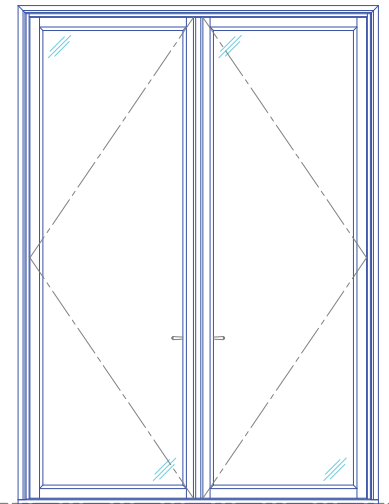

Scale: 1/4" = 1'-0"

Casement Window

Single Casement Widest  
4'-2" x 8'-2"

Double Casement Widest  
7'-2" x 6'-8"

Single Casement Wide  
3'-8" x 10'-2"

Double Casement Wide  
7'-3" x 10'-3"

Casement Window

Single Casement Tallest  
3'-3" x 12'-2"

Double Casement Tallest  
6'-2" x 12'-2"

Single Casement with Transom  
3'-3" x 18'-4"

Double Casement with Transom  
6'-2" x 18'-4"

LUXBAUM WINDOWS + DOORS  
T: 1.561.684.1500 F:1.561.689.1506

1501 NORTHPOINT PARKWAY , SUITE 101  
WEST PALM BEACH, FL 33407 USA

Scale: 1/4" = 1'-0"

Double Hung Window

Double- or Single-  
Hung Window  
5'-2" x 9'-0"

Triple Double- or Single-  
Hung Window  
15'-7" x 9'-0"

Double Hung Window

Double- or Single-  
Hung Window with Transom  
5'-2" x 14'-0"

Fixed Casement Window

Single Fixed Casement Widest  
4'-2" x 8'-2"

Double Fixed Casement Widest  
7'-2" x 6'-8"

Single Fixed Casement Wide  
3'-8" x 10'-2"

Double Fixed Casement Wide  
7'-3" x 10'-3"

Fixed Casement Window