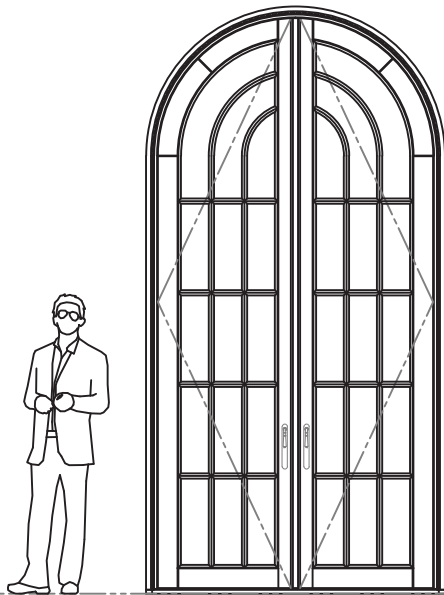

French Doors

French Doors