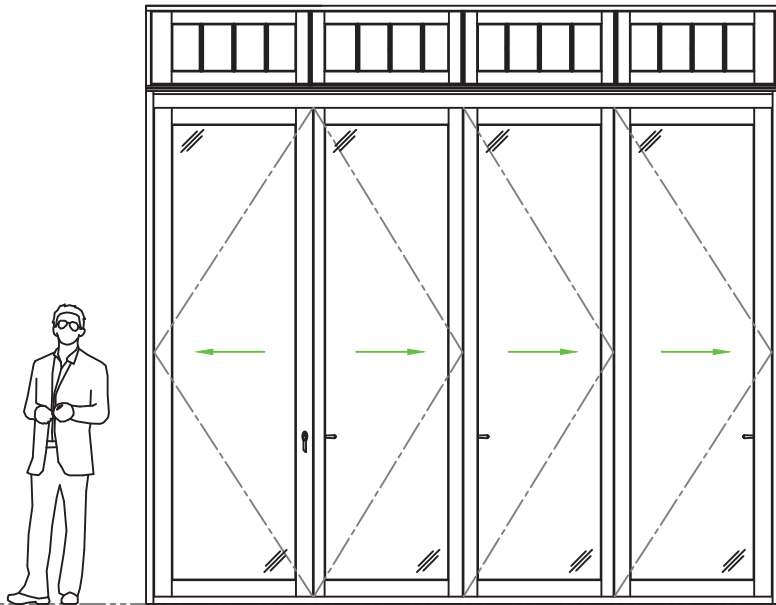

Folding Doors

Folding Doors