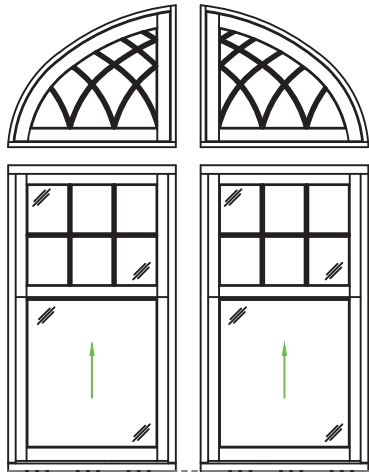

Scale: 1/4" = 1'-0"

Casement Window

Single Casement Widest  
4'-2" x 8'-2"

Double Casement Widest  
7'-2" x 6'-8"

Single Casement Wide  
3'-8" x 10'-2"

Double Casement Wide  
7'-3" x 10'-3"

Casement Window

Single Casement Tallest  
3'-3" x 12'-2"

Scale: 1/4" = 1'-0"

Double Hung Window

Double- or Single-  
Hung Window  
5'-2" x 9'-0"

Triple Double- or Single-  
Hung Window  
15'-7" x 9'-0"

Double Hung Window

Double- or Single-  
Hung Window with Transom  
5'-2" x 14'-0"

Fixed Casement Window

Single Fixed Casement Widest  
4'-2" x 8'-2"

Double Fixed Casement Widest  
7'-2" x 6'-8"

Single Fixed Casement Wide  
3'-8" x 10'-2"

Double Fixed Casement Wide  
7'-3" x 10'-3"

Fixed Casement Window