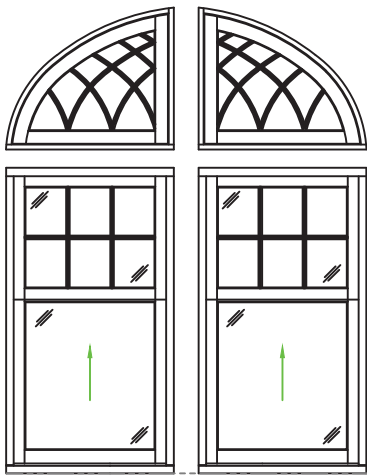

Scale: 1/4" = 1'-0"

Casement Window

Single Casement Widest  
4'-2" x 8'-2"

Double Casement Widest  
7'-2" x 6'-8"

Single Casement Wide  
3'-8" x 10'-2"

Double Casement Wide  
7'-3" x 10'-3"

Casement Window

Single Casement Tallest  
3'-3" x 12'-2"

Double Casement Tallest  
6'-2" x 12'-2"

Single Casement with Transom  
3'-3" x 18'-4"

Double Casement with Transom  
6'-2" x 18'-4"

LUXBAUM WINDOWS + DOORS  
T: 1.561.684.1500 F:1.561.689.1506

1501 NORTHPOINT PARKWAY , SUITE 101  
WEST PALM BEACH, FL 33407 USA

Scale: 1/4" = 1'-0"

Double Hung Window

Double- or Single-  
Hung Window  
5'-2" x 9'-0"

Triple Double- or Single-  
Hung Window  
15'-7" x 9'-0"

Double Hung Window

Double- or Single-  
Hung Window with Transom  
5'-2" x 14'-0"

Fixed Casement Window

Single Fixed Casement Widest  
4'-2" x 8'-2"

Double Fixed Casement Widest  
7'-2" x 6'-8"

Single Fixed Casement Wide  
3'-8" x 10'-2"

Double Fixed Casement Wide  
7'-3" x 10'-3"

Fixed Casement Window