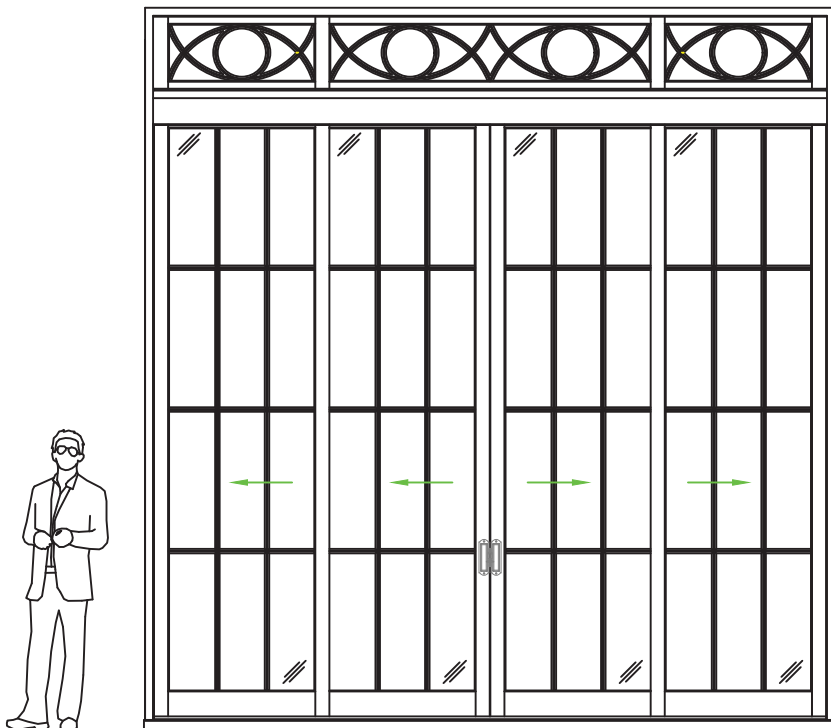

Scale: 1/4" = 1'-0"

Lift + Slide Doors