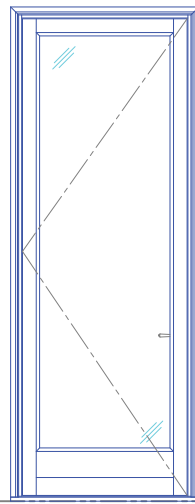

Single Fixed Casement Tallest
3'-3" x 12'-2"

Single French Doors Wide
3'-8" x 10'-2"