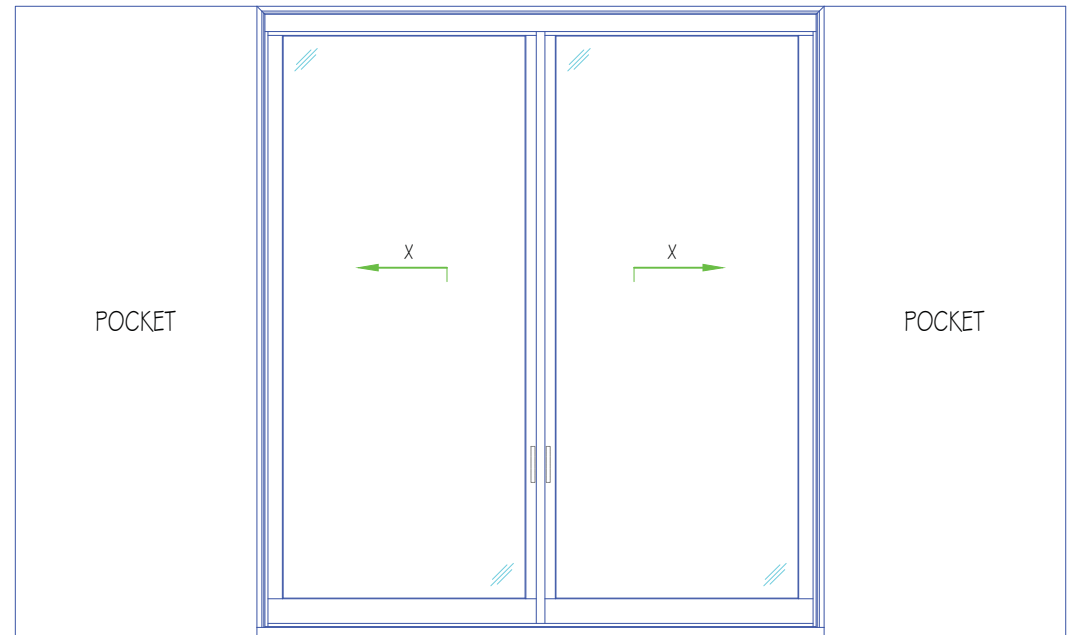

Fixed Casement Window

Single Fixed Casement Widest  
4'-2" x 8'-2"

Double Fixed Casement Widest  
7'-2" x 6'-8"

Single Fixed Casement Wide  
3'-8" x 10'-2"

Double Fixed Casement Wide  
7'-3" x 10'-3"

Fixed Casement Window

LUXBAUM WINDOWS + DOORS  
T: 1.561.684.1500 F:1.561.689.1506

1501 NORTHPOINT PARKWAY , SUITE 101  
WEST PALM BEACH, FL 33407 USA

Scale: 1/4" = 1'-0"

Lift + Slide Doors

Lift + Slide Door - Pocketed  
Available up to Eight Panels  
11'-10" x 13'-3"

POCKET

Lift + Slide Door  
Available up to Eight Panels  
44'-0" x 13'-3"

LUXBAUM WINDOWS + DOORS  
T: 1.561.684.1500 F:1.561.689.1506

1501 NORTHPOINT PARKWAY , SUITE 101  
WEST PALM BEACH, FL 33407 USA

Scale: 1/4" = 1'-0"

DIRECT GLAZED  
WINDOWS

Direct Glazed  
Available up to ∞ Panels  
11'-6" x 6'-8"

Direct Glazed Window  
Available up to ∞ Panels  
11'-6" x 6'-8"

LUXBAUM WINDOWS + DOORS  
T: 1.561.684.1500 F:1.561.689.1506