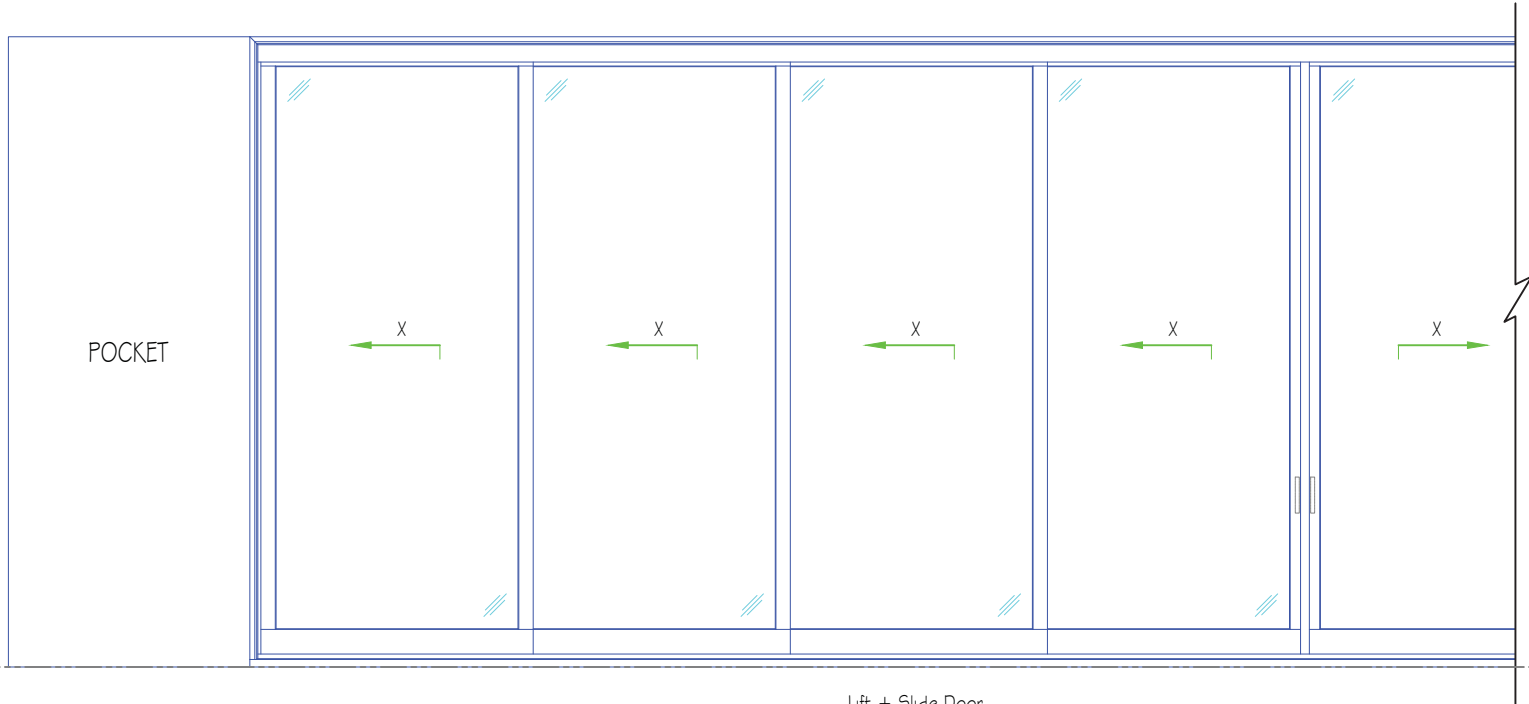

Lift + Slide Doors

Lift + Slide Door - Pocketed
Available up to Eight Panels
11'-10" x 13'-3"

POCKET

Lift + Slide Door
Available up to Eight Panels
44'-0" x 13'-3"

LUXBAUM WINDOWS + DOORS
T: 1.561.684.1500 F:1.561.689.1506