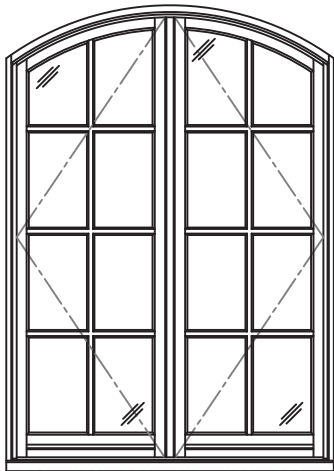

Scale: 1/4" = 1'-0"

Casement Window

Single Casement Widest  
4'-2" x 8'-2"

Double Casement Widest  
7'-2" x 6'-8"

Single Casement Wide  
3'-8" x 10'-2"

Double Casement Wide  
7'-3" x 10'-3"

Casement Window

Single Casement Tallest  
3'-3" x 12'-2"

Scale: 1/4" = 1'-0"

Double Hung Window

Double- or Single-  
Hung Window  
5'-2" x 9'-0"

Triple Double- or Single-  
Hung Window  
15'-7" x 9'-0"

Double Hung Window

Double- or Single-  
Hung Window with Transom  
5'-2" x 14'-0"

Fixed Casement Window

Single Fixed Casement Widest  
4'-2" x 8'-2"

Double Fixed Casement Widest  
7'-2" x 6'-8"

Single Fixed Casement Wide  
3'-8" x 10'-2"

Double Fixed Casement Wide  
7'-3" x 10'-3"

Fixed Casement Window