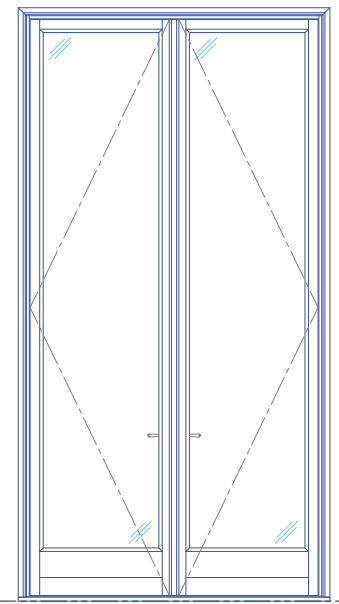

Scale: 1/4" = 1'-0"

Casement Window

Single Casement Widest  
4'-2" x 8'-2"

Double Casement Widest  
7'-2" x 6'-8"

Single Casement Wide  
3'-8" x 10'-2"

Double Casement Wide  
7'-3" x 10'-3"

Casement Window

Single Casement Tallest  
3'-3" x 12'-2"

Fixed Casement Window

Single Fixed Casement Widest  
4'-2" x 8'-2"

Double Fixed Casement Widest  
7'-2" x 6'-8"

Single Fixed Casement Wide  
3'-8" x 10'-2"

Double Fixed Casement Wide  
7'-3" x 10'-3"

Fixed Casement Window

1501 NORTHPOINT PARKWAY , SUITE 101  
WEST PALM BEACH, FL 33407 USA

Scale: 1/4" = 1'-0"

French Doors

Single French Doors Wide  
3'-8" x 10'-2"

Double French Doors Wide  
7'-3" x 10'-3"

Single French Doors Tallest  
3'-3" x 12'-2"

Double French Doors Tallest  
6'-2" x 12'-2"

French Doors

Single French Doors with Transom  
3'-3" x 18'-4"

Double French Doors with Transom  
6'-2" x 18'-4"

LUXBAUM WINDOWS + DOORS  
T: 1.561.684.1500 F:1.561.689.1506