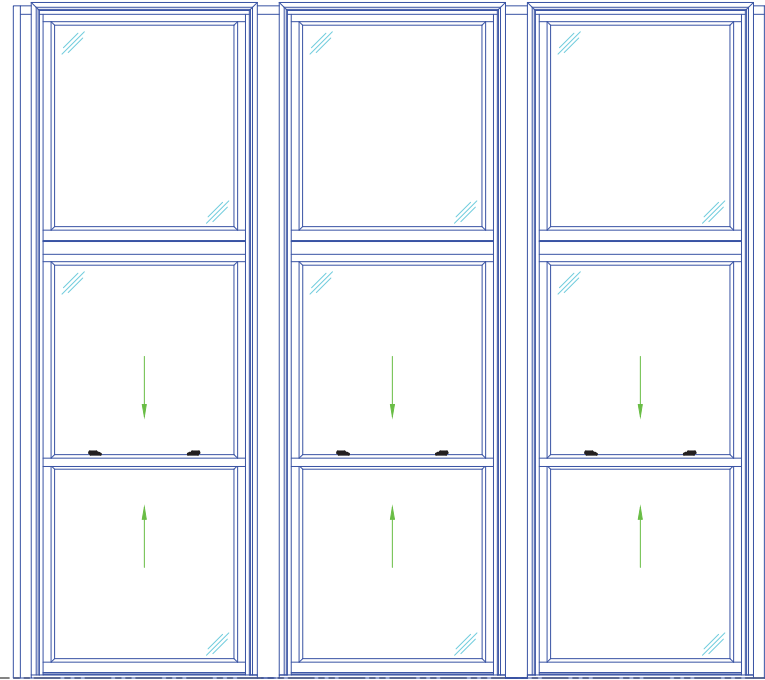

Scale: 1/4" = 1'-0"

Casement Window

Single Casement Widest  
4'-2" x 8'-2"

Double Casement Widest  
7'-2" x 6'-8"

Single Casement Wide  
3'-8" x 10'-2"

Double Casement Wide  
7'-3" x 10'-3"

Casement Window

Single Casement Tallest  
3'-3" x 12'-2"

Scale: 1/4" = 1'-0"

Double Hung Window

Double- or Single-  
Hung Window  
5'-2" x 9'-0"

Triple Double- or Single-  
Hung Window  
15'-7" x 9'-0"

Double Hung Window

Double- or Single-  
Hung Window with Transom  
5'-2" x 14'-0"

Fixed Casement Window

Single Fixed Casement Widest  
4'-2" x 8'-2"

Double Fixed Casement Widest  
7'-2" x 6'-8"

Single Fixed Casement Wide  
3'-8" x 10'-2"

Double Fixed Casement Wide  
7'-3" x 10'-3"

Fixed Casement Window