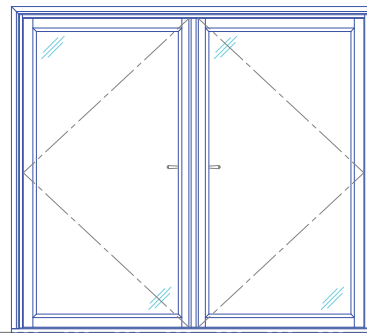

Scale: 1/4" = 1'-0"

Casement Window

Single Casement Widest  
4'-2" x 8'-2"

Double Casement Widest  
7'-2" x 6'-8"

Single Casement Wide  
3'-8" x 10'-2"

Double Casement Wide  
7'-3" x 10'-3"

Casement Window

Single Casement Tallest  
3'-3" x 12'-2"

Double Casement Tallest  
6'-2" x 12'-2"

Single Casement with Transom  
3'-3" x 18'-4"

Double Casement with Transom  
6'-2" x 18'-4"

LUXBAUM WINDOWS + DOORS  
T: 1.561.684.1500 F:1.561.689.1506

1501 NORTHPOINT PARKWAY , SUITE 101  
WEST PALM BEACH, FL 33407 USA

Scale: 1/4" = 1'-0"

Double Hung Window

Double- or Single-  
Hung Window  
5'-2" x 9'-0"

Triple Double- or Single-  
Hung Window  
15'-7" x 9'-0"

Double Hung Window

Double- or Single-  
Hung Window with Transom  
5'-2" x 14'-0"

Fixed Casement Window

Single Fixed Casement Widest  
4'-2" x 8'-2"

Double Fixed Casement Widest  
7'-2" x 6'-8"

Single Fixed Casement Wide  
3'-8" x 10'-2"

Double Fixed Casement Wide  
7'-3" x 10'-3"

Fixed Casement Window