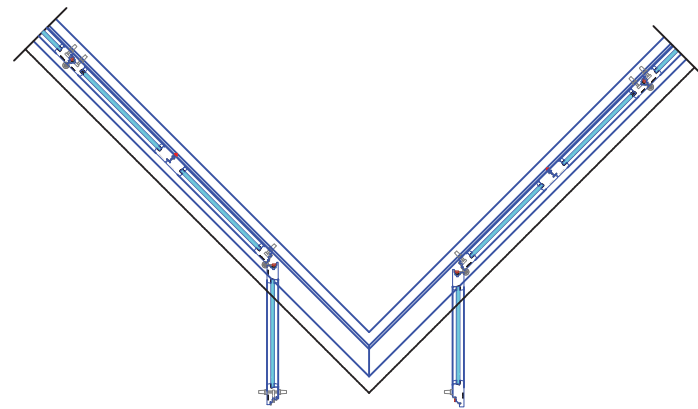

1501 NORTHPOINT PARKWAY , SUITE 101  
WEST PALM BEACH, FL 33407 USA

Scale: 1/4" = 1'-0"

Folding Doors

Outside of Miami-Dade  
Unlimited Number of Panels  
x 10'-2"

Six-Panel Folding Door  
18'-5" x 10'-2"

Miami-Dade Maximum  
Nine Panels x 10'-2"

Folding Doors

Outside of Miami-Dade  
Unlimited Number of Panels  
x 10'-2"

Folding Doors  
Disappearing Corner

Miami-Dade Maximum  
Nine + Nine Panels  
x 10'-2"