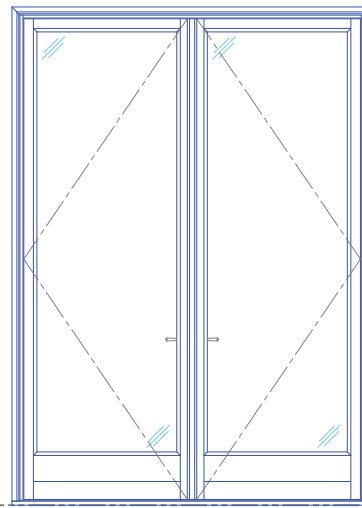

Double French Doors Wide
7'-3" x 10'-3"