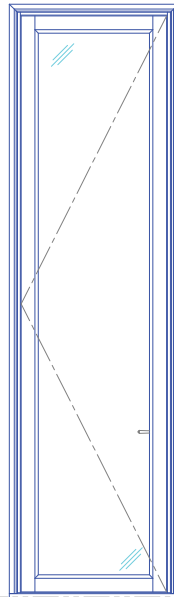

Scale: 1/4" = 1'-0"

Casement Window

Single Casement Widest  
4'-2" x 8'-2"

Double Casement Widest  
7'-2" x 6'-8"

Single Casement Wide  
3'-8" x 10'-2"

Double Casement Wide  
7'-3" x 10'-3"

Casement Window

Single Casement Tallest  
3'-3" x 12'-2"

Double Casement Tallest  
6'-2" x 12'-2"

Single Casement with Transom  
3'-3" x 18'-4"

Double Casement with Transom  
6'-2" x 18'-4"

LUXBAUM WINDOWS + DOORS  
T: 1.561.684.1500 F:1.561.689.1506

1501 NORTHPOINT PARKWAY , SUITE 101  
WEST PALM BEACH, FL 33407 USA

Scale: 1/4" = 1'-0"

Double Hung Window

Double- or Single-  
Hung Window  
5'-2" x 9'-0"

Triple Double- or Single-  
Hung Window  
15'-7" x 9'-0"

Double Hung Window

Double- or Single-  
Hung Window with Transom  
5'-2" x 14'-0"

Fixed Casement Window

Single Fixed Casement Widest  
4'-2" x 8'-2"

Double Fixed Casement Widest  
7'-2" x 6'-8"

Single Fixed Casement Wide  
3'-8" x 10'-2"

Double Fixed Casement Wide  
7'-3" x 10'-3"

Fixed Casement Window