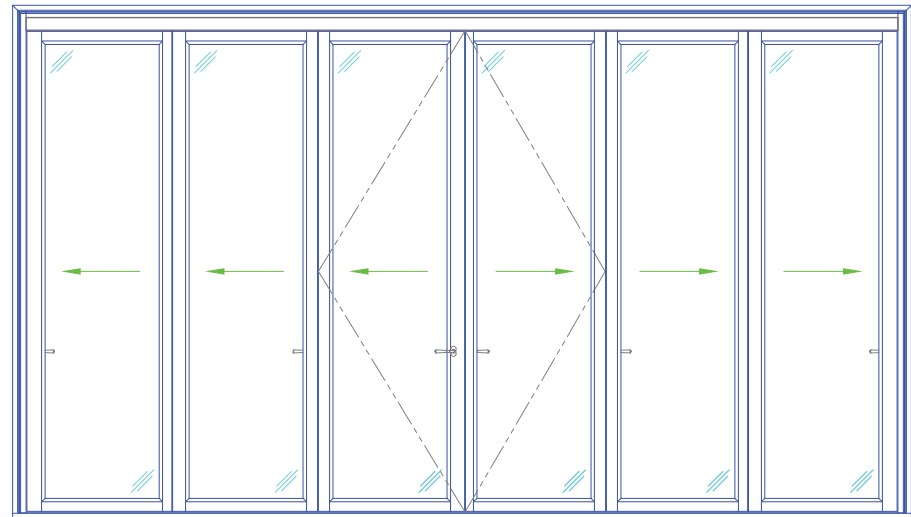

Outside of Miami-Dade
Unlimited Number of Panels
x 10'-2"

Six-Panel Folding Door
18'-5" x 10'-2"

Miami-Dade Maximum
Nine Panels x 10'-2"