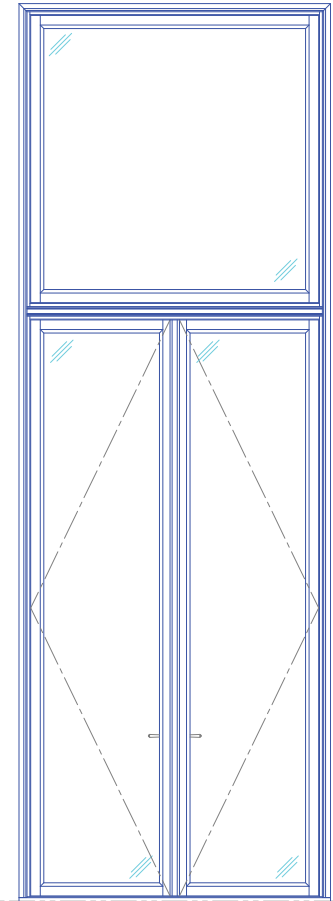

Double Casement Wide
7'-3" x 10'-3"

Double Casement with Transom
6'-2" x 18'-4"

LUXBAUM WINDOWS + DOORS
T: 1.561.684.1500 F:1.561.689.1506