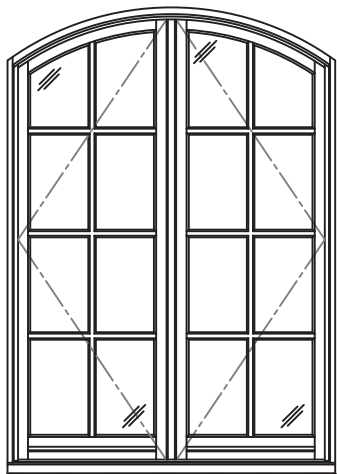

Scale: 1/4" = 1'-0"

Casement Window

Single Casement Widest  
4'-2" x 8'-2"

Double Casement Widest  
7'-2" x 6'-8"

Single Casement Wide  
3'-8" x 10'-2"

Double Casement Wide  
7'-3" x 10'-3"

Casement Window

Single Casement Tallest  
3'-3" x 12'-2"

Scale: 1/4" = 1'-0"

Double Hung Window

Double- or Single-  
Hung Window  
5'-2" x 9'-0"

Triple Double- or Single-  
Hung Window  
15'-7" x 9'-0"

Double Hung Window

Double- or Single-  
Hung Window with Transom  
5'-2" x 14'-0"

Fixed Casement Window

Single Fixed Casement Widest  
4'-2" x 8'-2"

Double Fixed Casement Widest  
7'-2" x 6'-8"

Single Fixed Casement Wide  
3'-8" x 10'-2"

Double Fixed Casement Wide  
7'-3" x 10'-3"

Fixed Casement Window