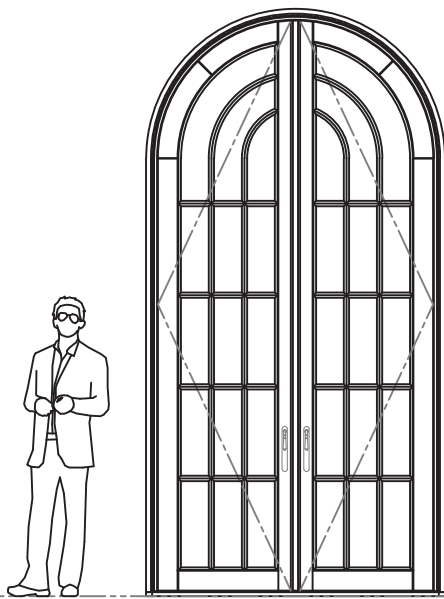

Fixed Casement Window

Scale: 1/4" = 1'-0"

French Doors