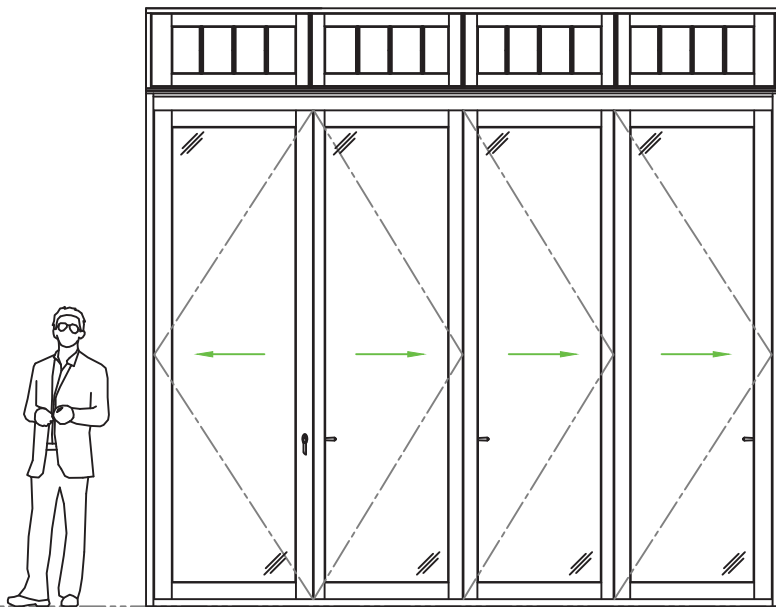

French Doors

Single French Doors with Transom
3'-3" x 18'-4"

Scale: 1/4" = 1'-0"

Folding Doors